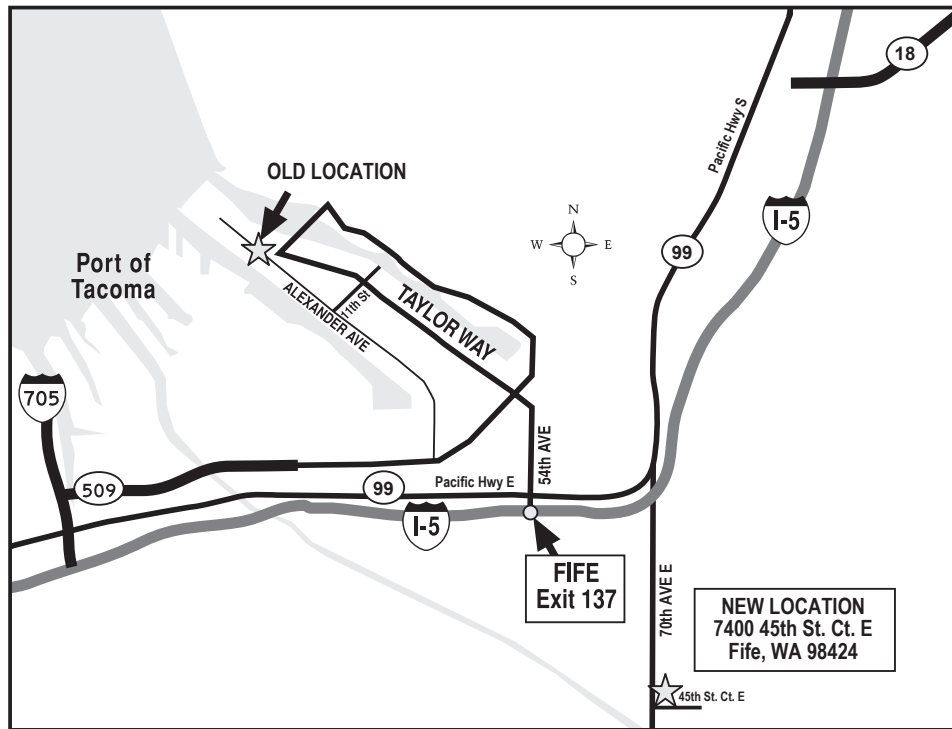

**AMERICAN FAST FREIGHT,  
HAWAIIAN OCEAN TRANSPORT,  
AMERICAN RELOCATION SERVICES  
ARE MOVING TO THEIR NEW FIFE TERMINAL**

Opening Day: **January 18, 2010**

**Directions:** Turn left out of gate at 901 to stop light and turn left onto 11th Avenue to flashing traffic light and turn right onto Taylor Way. Continue on Taylor way (which will become 54Th Ave E) for 3.3 mile through four traffic lights. At the fifth traffic light, turn left onto Pacific Highway E (Highway 99). Go 1.0 mile and turn right at traffic light onto 70th Avenue E. Continue on 70th Avenue E for 2.0 miles (through two traffic lights) and turn left on 45th Street Court E. Entrance is .3 miles straight ahead.

**TOLL-FREE PHONE:** 800 642-6664

**TOLL-FREE DISPATCH:** 866 998-1000

**NEW PHONE:** 253 926-5000

**NEW FAX:** 253 926-5100

**OLD ADDRESSES**

901 Alexander Avenue / 3502 Lincoln Ave E  
Tacoma, WA 98421

**NEW ADDRESS**

7400 45th Street CT E  
Fife, WA 98424

**Thank you for your cooperation and keep the freight coming!**